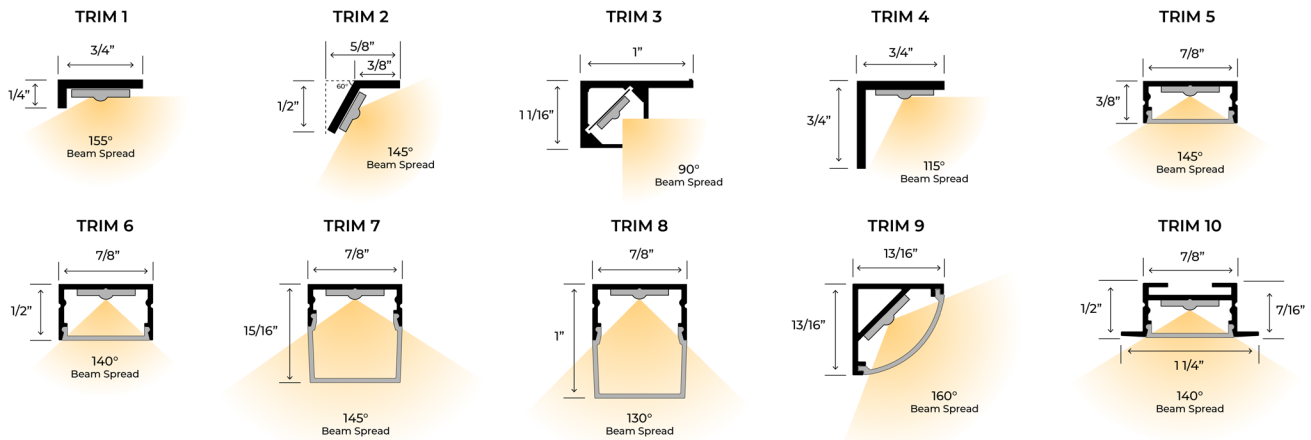

Trim Options and Swatches

Lighting Strip Trim Profiles

Lighting Strip Trim Finishes

Phantom Ultra Lighting Strips MASTER ORDERING MATRIX

MODEL	SERIES TYPE	TRIM PROFILE	KELVIN COLOR	WATTS/FT	LEAD WIRES*	LEAD LENGTH	TRIM PAINT COLOR	TRIM LENGTH
-	-	-	-	-	-	-	-	-
AC	US - Ultra Shielded	1	18 - 1800K	4.2 - 4.2W	AD† - Adjustable	12"	FW - Flat White GW - Gloss White FB - Flat Black GB - Gloss Black	Inches
AE		2	21 - 2100K	5.0 - 5.0W		24"		
CM	UL - Ultra Lensed	3	27 - 2700K	7.5 - 7.5W	DL - Double Leads	36"	LB - Light Beige MB - Medium Brown LA - Light Almond UF - Unfinished SA - Satin Aluminum CC - Custom Color**	Specify Your Trim Length In Inches
HM		4	30 - 3000K			48"		
TL		5	35 - 3500K			120"		
VM		6	40 - 4000K			300"		
		7						
		8						
		9						
		10						