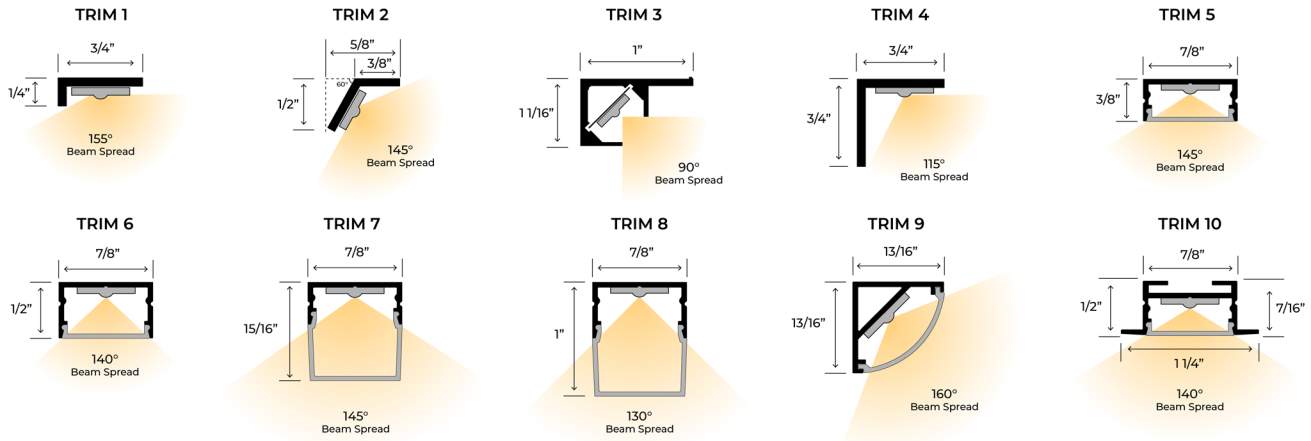

# Trim Options and Swatches

## Lighting Strip Trim Profiles

## Lighting Strip Trim Finishes

## Phantom Elite Lighting Strips MASTER ORDERING MATRIX

US ETL LISTED, MISCELLANEOUS FIXTURES, CONFORMS TO UL STD, 1598

MODEL	SERIES TYPE	TRIM PROFILE	KELVIN COLOR	WATTS/FT	LEAD WIRES*	LEAD LENGTH	TRIM PAINT COLOR	TRIM LENGTH
-	-	-	-	-	-	-	-	-
AC	ES - Elite	1	18 - 1800K	1.5 - 1.5W	AD† - Adjustable	12"	FW - Flat White	Inches
AE	Shielded	2	21 - 2100K	2.8 - 2.8W		24"	GW - Gloss White	
CM		3	27 - 2700K		DL - Double Leads	36"	FB - Flat Black	Specify Your
HM	EL - Elite	4	30 - 3000K	1.8 - 1.8W	LR - Leads Right	48"	GB - Gloss Black	Trim Length
TL	Lensed	5	35 - 3500K	2.2 - 2.2W	LL - Leads Left	120"	LB - Light Beige	In Inches
VM		6	40 - 4000K			300"	MB - Medium Brown	
		7					LA - Light Almond	
		8			TR - Top Right		UF - Unfinished	
		9			TL - Top Left		SA - Satin Aluminum	
		10					CC - Custom Color**	